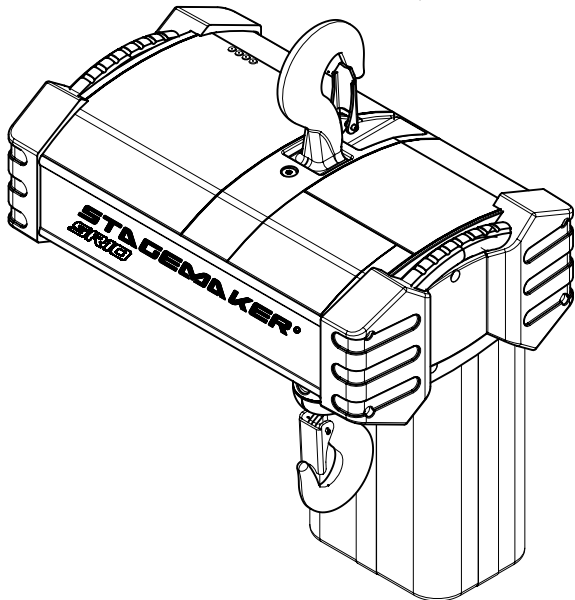

Body up - Config A&B - Double brake (standard hoist configuration)

Up to 1 Ton

For HoL up to 164 ft, add 8 in. to dimension 27 ⁹/₁₆

	Without chain	Weight per feet	With 65ft of chain
Weight	102 lb	0.74 lb/ft	150 lb