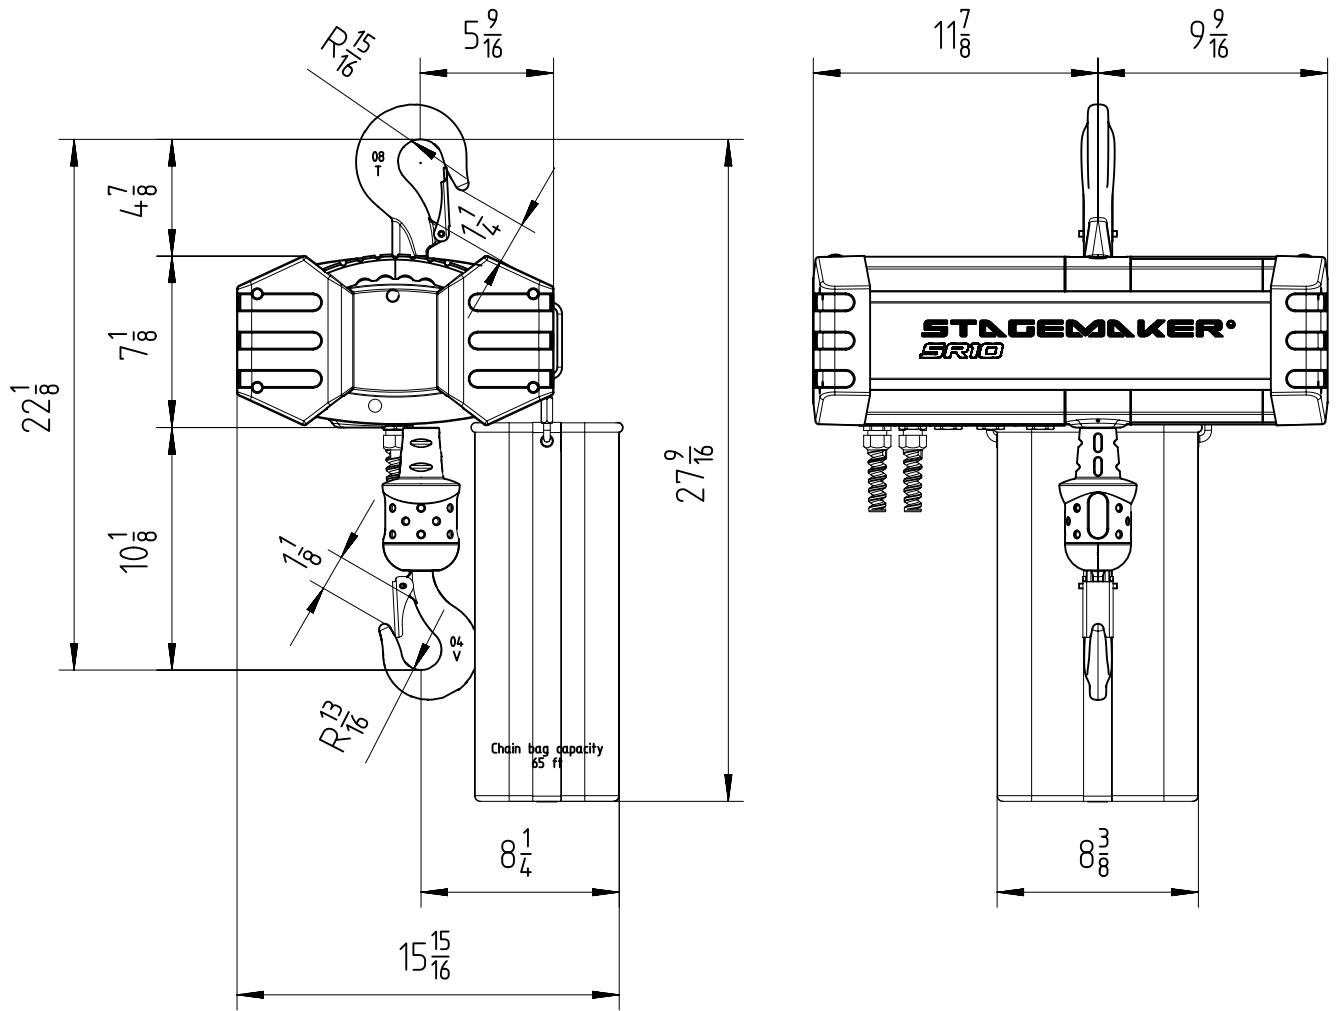

Body up - Config A&B - Double brake (standard hoist configuration)

Up to 1 Ton

For HoL up to 164 ft, add 8 in. to dimension 27 ⁹/₁₆

	Without chain	Weight per feet	With 65ft of chain
Weight	102 lb	0.74 lb/ft	150 lb