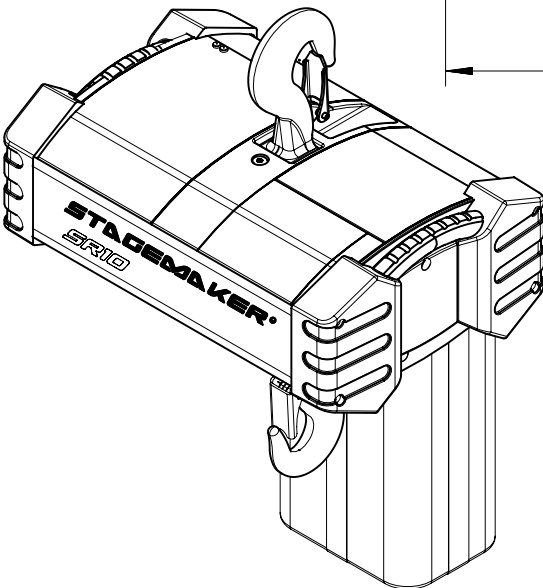

Body down - Config A&B (standard hoist configuration)

Up to 1 Ton

For HoL up to 164 ft, add 8 in. to dimension 27 9/16

	Without chain	Weight per feet	With 65ft of chain
Weight	98 lb	0.74 lb/ft	146 lb