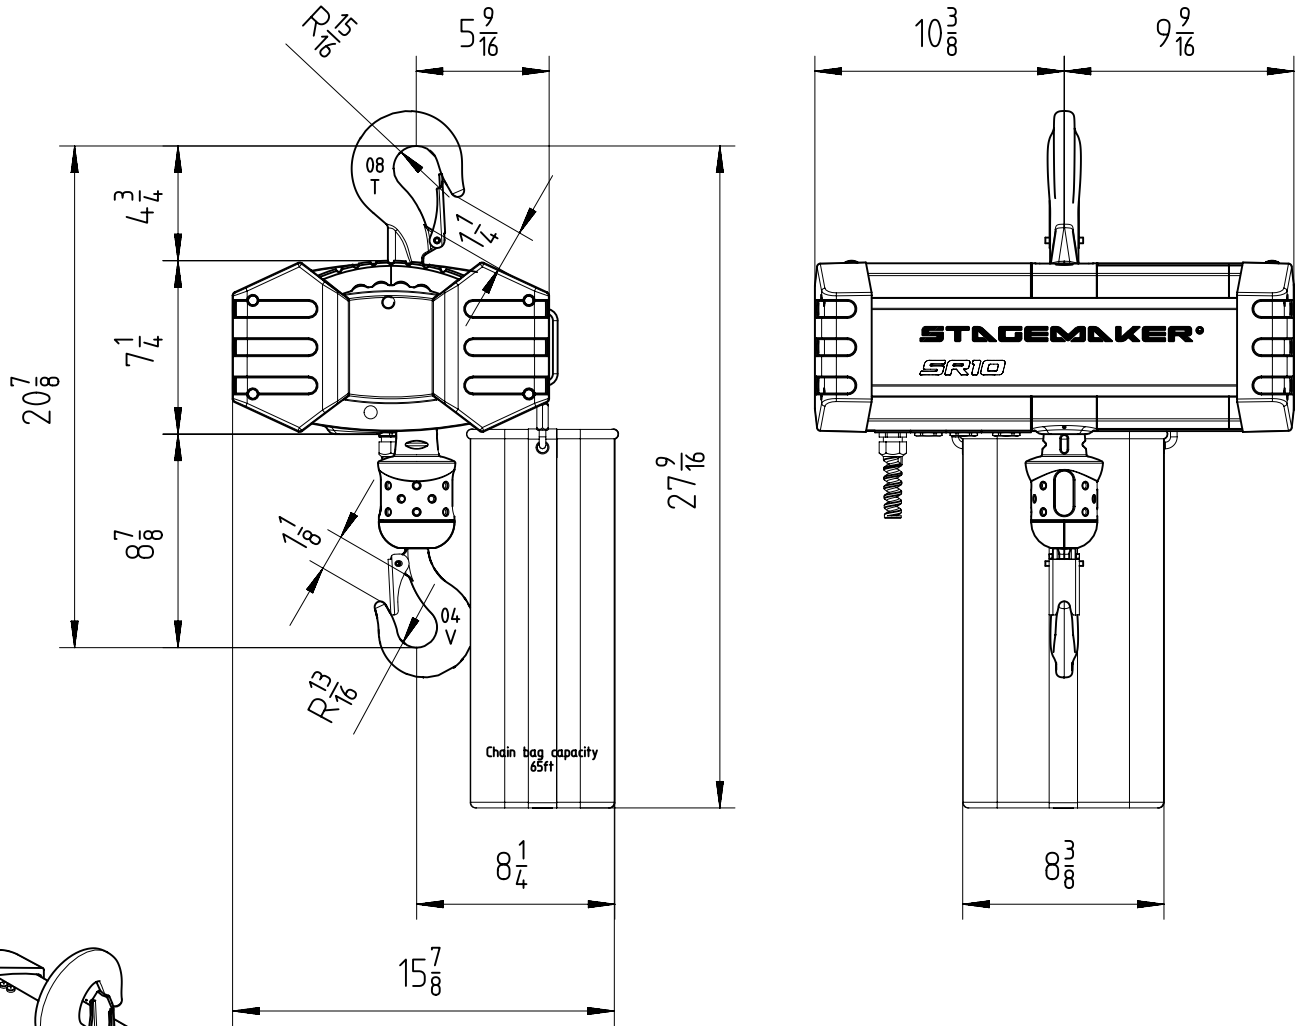

Body down - Config A&B (standard hoist configuration)

Up to 1 Ton

For HoL up to 164 ft, add 8 in. to dimension 27 9/16

	Without chain	Weight per feet	With 65ft of chain
Weight	98 lb	0.74 lb/ft	146 lb