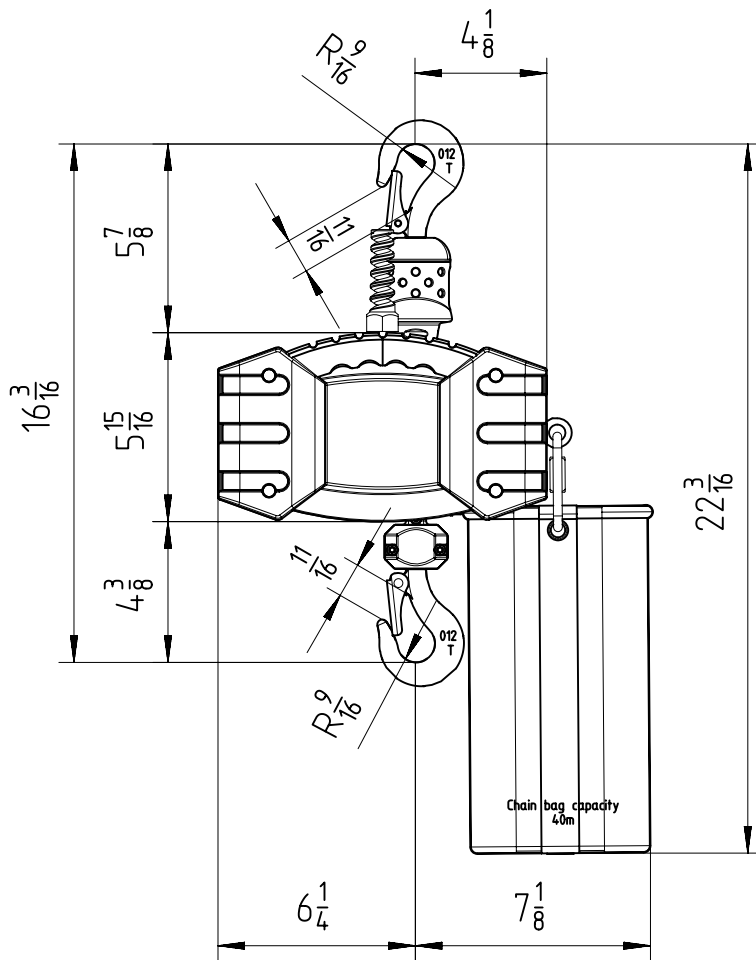

Body down - Config A&B - Double brake (climbing hoist configuration)

	Without chain	Weight per foot	With 65ft of chain
Weight	47.4 lb	0.25 lb/ft	63.6 lb