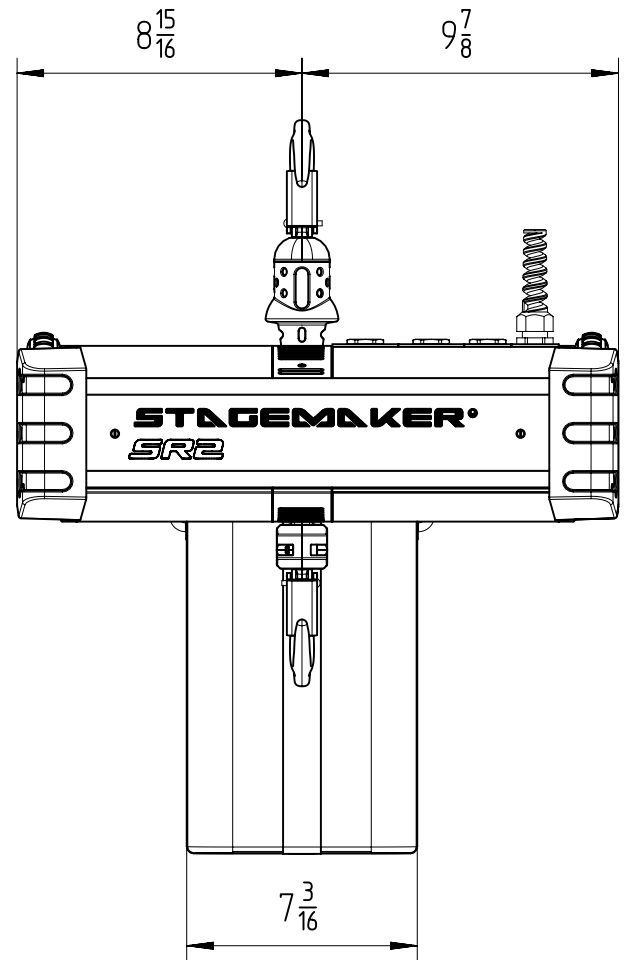

Body down - Config A&B - Double brake (climbing hoist configuration)

	Without chain	Weight per foot	With 65ft of chain
Weight	47.4 lb	0.25 lb/ft	63.6 lb