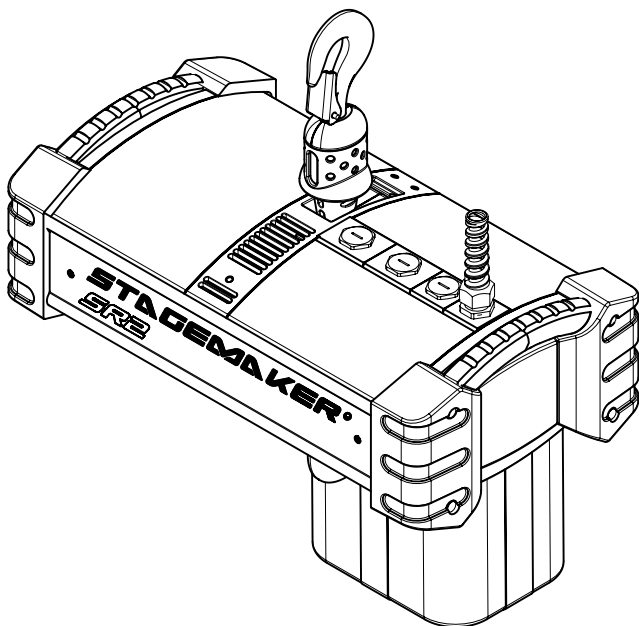

Body down - Config A&B - Double brake (climbing hoist configuration)

	Without chain	Weight per foot	With 65ft of chain
Weight	47.4 lb	0.25 lb/ft	63.6 lb