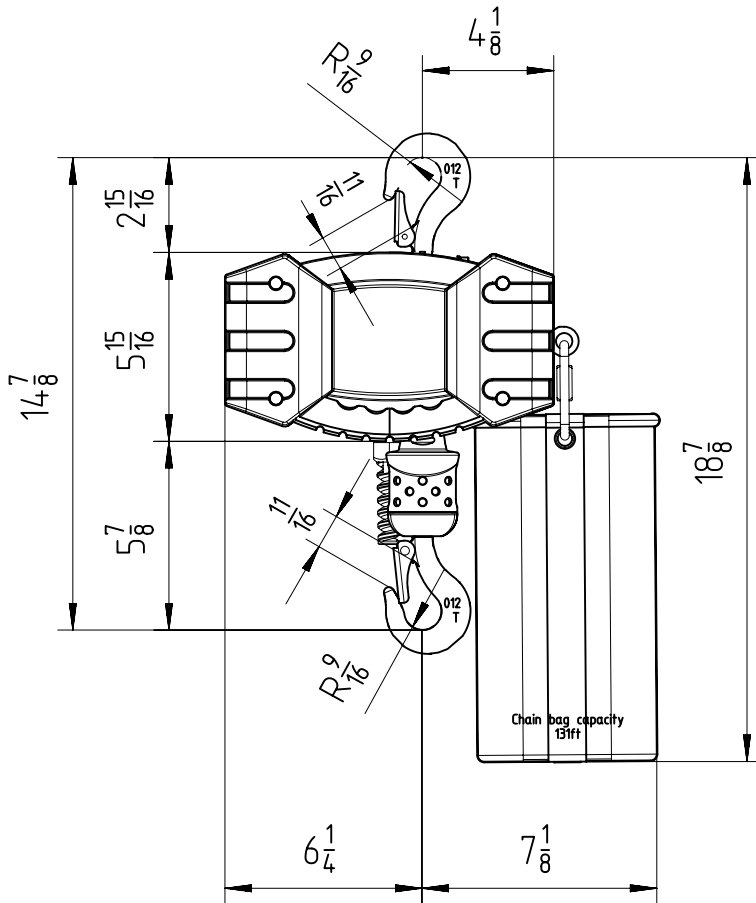

Body up - Config A&B - Double brake (standard hoist configuration)

	Without chain	Weight per foot	With 65ft of chain
Weight	47.4 lb	0.25 lb/ft	63.6 lb