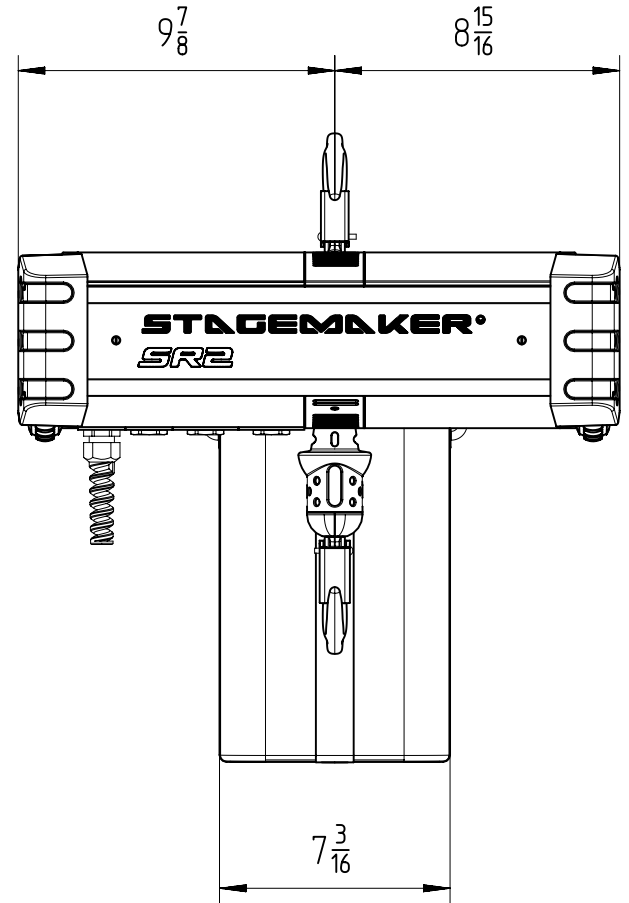

Body up - Config A&B - Double brake (standard hoist configuration)

	Without chain	Weight per foot	With 65ft of chain
Weight	47.4 lb	0.25 lb/ft	63.6 lb