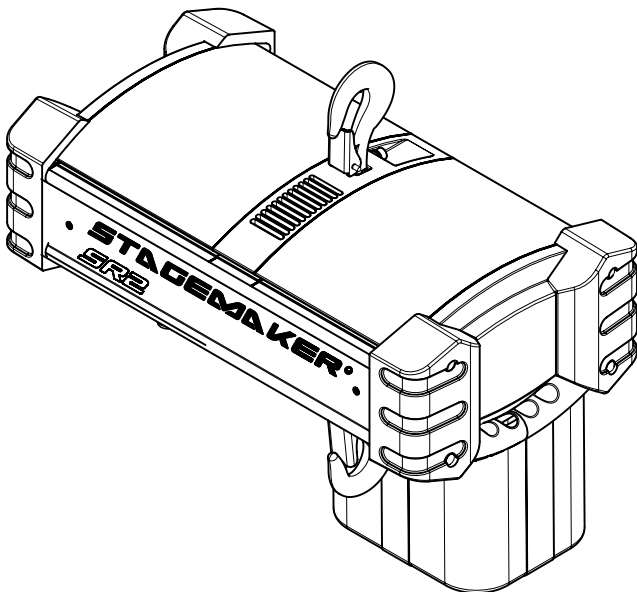

Body up - Config A&B - Double brake (standard hoist configuration)

	Without chain	Weight per foot	With 65ft of chain
Weight	47.4 lb	0.25 lb/ft	63.6 lb